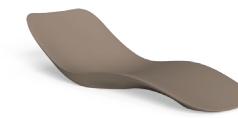

Reef collection

Design Marco Acerbis

Finishing

Polyethylene

white

dove

graphite

red

blue

Seat fabric cushions

mambo canvas

mambo light blue

white-grey

SUNBED / CODE: REFLET

Width 70 | Depth 193 | Height 43

COFFEE TABLE D60 / CODE: REFTC60

Width 60 | Depth 60 | Height 35