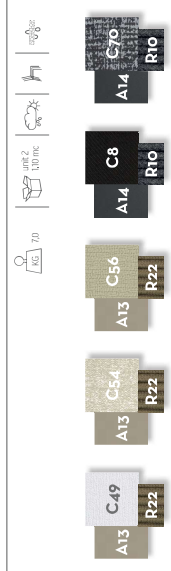

A14 graphite

R10 dark grey
Cres table top

R19 yellow

R21 red

R22 sand

R23 teal green

S17 calcacotta 12mm

S19 ceppo di grè 12mm

LIVING ARMCHAIR / CODE: PANPL

Width 72 | Depth 63 | Height 74 | Weight 7,38

LOUNGE ARMCHAIR / CODE: PANPLON

Width 100 | Depth 69 | Height 107 | Weight 11,34

LOUNGE SOFA / CODE: PANDIVLON

BERGER ARMREST / CODE: PANBER

Width 150 | Depth 70 | Height 107 | Max. seat 134

Width 92 | Depth 70 | Height 110 | Max. seat 130

POLIF / CODE: PANPOF

SUNBED / CODE: PANLET

Width 100 | Depth 69 | Height 34

Width 150 | Depth 76 | Height 78 | Max. seat 140

LIVING RELAX ARMCHAIR / CODE: PANLIVREX

Width 160 | Depth 105 | Height 105 | Max. seat 145

DAYBED / CODE: PANDAB

HAMMOCK / CODE: PANA

Width 52 | Depth 100 | Height 98 | Max. weight 135

160 | 440 |  

EGG CHAIR WITH ROTATING BASE / CODE: PANEGG + PANEGG-BSE