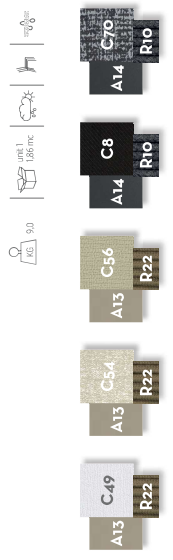

A14 graphite

R10 dark grey
Cres table top

R19 yellow

R21 red

R22 sand

R23 teal green

S17 calcacotta 12mm

S19 ceppo di grè 12mm

C56 plain beige

C68 outmap plum

C69 twill rust

C70 outmap grey

C75 outmap olive

C77 outcross sky

SOFA LOVE SEAT / CODE: PANLOV

Width 142 | Depth 64 | Height 74 | Weight 13,38

LIVING ARMCHAIR / CODE: PANPL

Width 72 | Depth 63 | Height 74 | Weight 7,38

LOUNGE ARMCHAIR / CODE: PANPLON

Width 100 | Depth 69 | Height 107 | Weight 11,34

LOUNGE SOFA / CODE: PANDIVLON

BERGER ARMREST / CODE: PANBER

Width 150 | Depth 70 | Height 107 | Max. seat 134

Width 92 | Depth 70 | Height 110 | Max. seat 130

POLIF / CODE: PANPOF

SUNBED / CODE: PANLET

Width 100 | Depth 69 | Height 34

Width 150 | Depth 76 | Height 78 | Max. seat 140