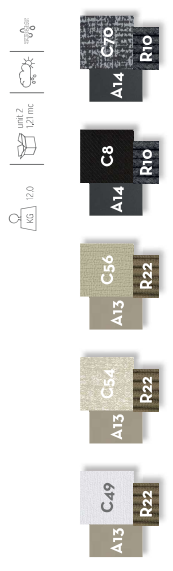

A14 graphite

R10 dark grey
Cres table top

R19 yellow

R21 red

R22 sand

R23 teal green

S17 calcacotta 12mm

S19 ceppo di grè 12mm

C56 plain beige

C68 outmap plum

C69 twill rust

C70 outmap grey

C75 outmap olive

C77 outcross sky

SOFA LOVE SEAT / CODE: PANLOV

Width 142 | Depth 64 | Height 74 | Weight 13,38

LIVING ARMCHAIR / CODE: PANPL

Width 72 | Depth 63 | Height 74 | Weight 7,38

LOUNGE ARMCHAIR / CODE: PANPLON

Width 100 | Depth 69 | Height 107 | Weight 11,34

LOUNGE SOFA / CODE: PANDIVLON

BERGER ARMREST / CODE: PANBER

Width 150 | Depth 70 | Height 107 | Max. seat 134

Width 92 | Depth 70 | Height 110 | Max. seat 130

POLIF / CODE: PANPOF

SUNBED / CODE: PANLET

Width 100 | Depth 69 | Height 34

Width 150 | Depth 76 | Height 78 | Max. seat 140