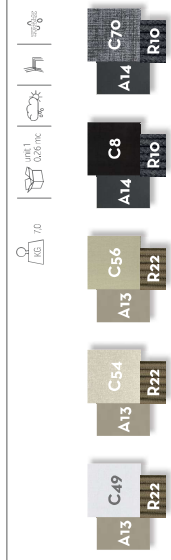

A14 graphite

R10 dark grey
Cres table top

R19 yellow

R21 red

R22 sand

R23 teal green

S17 calcacotta 12mm

S19 ceppo di grè 12mm

C56 plain beige

C68 outmap plum

C69 twill rust

C70 outmap grey

C75 outmap olive

C77 outcross sky

SOFA LOVE SEAT / CODE: PANLOV

Width 142 | Depth 64 | Height 74 | Weight 13,38

LIVING ARMCHAIR / CODE: PANPL

Width 72 | Depth 63 | Height 74 | Weight 7,38

LOUNGE ARMCHAIR / CODE: PANPLON

Width 100 | Depth 69 | Height 107 | Weight 11,34

LOUNGE SOFA / CODE: PANDIVLON

BERGER ARMREST / CODE: PANBER

Width 150 | Depth 70 | Height 107 | Max. seat 134

Width 92 | Depth 70 | Height 110 | Max. seat 130

POLIF / CODE: PANPOF

SUNBED / CODE: PANLET

Width 100 | Depth 69 | Height 34

Width 150 | Depth 76 | Height 78 | Max. seat 140