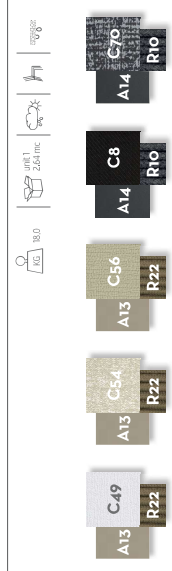

A14 graphite

R10 dark grey
Cres table top

R19 yellow

R21 red

R22 sand

R23 teal green

S17 calcacotta 12mm

S19 ceppo di grè 12mm

LIVING ARMCHAIR / CODE: PANPL

Width 72 | Depth 63 | Height 74 | Weight 7,38

LOUNGE ARMCHAIR / CODE: PANPLON

Width 100 | Depth 69 | Height 107 | Weight 11,34

LOUNGE SOFA / CODE: PANDIVLON

BERGER ARMREST / CODE: PANBER

Width 150 | Depth 70 | Height 107 | Max. seat 134

Width 92 | Depth 70 | Height 110 | Max. seat 130

POLIF / CODE: PANPOF

SUNBED / CODE: PANLET

Width 100 | Depth 69 | Height 34

Width 150 | Depth 76 | Height 78 | Max. seat 140

LIVING RELAX ARMCHAIR / CODE: PANLIVREX

Width 160 | Depth 105 | Height 105 | Max. seat 145

DAYBED / CODE: PANDAB

HAMMOCK / CODE: PANA

Width 52 | Depth 100 | Height 98 | Max. weight 135

160 | 440 |  

EGG CHAIR WITH ROTATING BASE / CODE: PANEGG + PANEGG-BSE