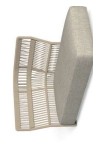

SOFA CX BACKREST ROPE / CODE: CLIDVIX-C

Width 172 | Depth 100 | Height 90 | H\_seat 44 | H\_cushion 38

SOFA CORNER BACKREST ROPE / CODE: CLIDVIX-C

Width 105 | Depth 100 | Height 90 | H\_seat 44 | H\_cushion 38

SOFA LOUNGE DX BACKREST ROPE / CODE: CLIDVIX-C

Width 120 | Depth 184 | Height 90 | H\_seat 44 | H\_cushion 38

SOFA LOUNGE SX BACKREST ROPE / CODE: CLIDVIX-C

Width 120 | Depth 184 | Height 90 | H\_seat 44 | H\_cushion 38