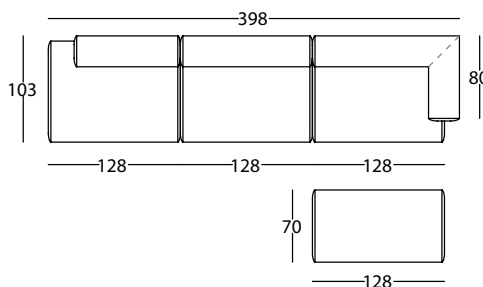

DUO MAXI

Ejemplos de composición / Composition examples / Exemples de compositions

Ref: 364.122.M.I 364.121.L 364.122.M.D

364.17.N.I 364.121.N 364.122.Q.D

364.17.N.I 364.121.L 364.17.N.D

364.151.NH