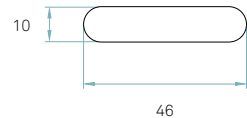

Recommended tube (Included)

T5

Linear fluorescent
2 x 8 w max

Energy class

Tube included