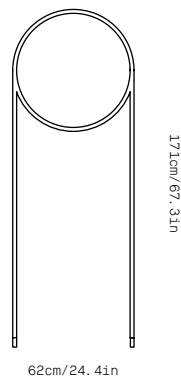

Circular Mirror