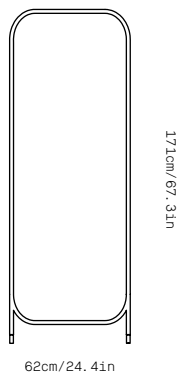

MIRROR COLLECTION

INFORMACIÓN TÉCNICA TECHNICAL INFORMATION

Vertical Mirror