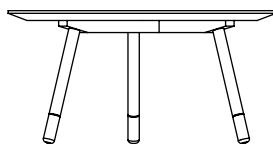

DESCRIPTION

Bison is a collection of side tables available in two sizes. Visually dynamic thanks to the possibility of combining finishes, it breaks with the monotony of the spaces. They are ideal for residential and contract environments. Bison side tables stand out for their simple, unique outline, which will lend any space the ideal surface to leave our favourite objects or coffee cup.

Bison 45

45cm/17.7in

Ø45cm/17.7in

Bison 71

37.5cm/14.7in

Ø71cm/27.9in

ESTRUCTURA STRUCTURE

Roble macizo
Solid oak